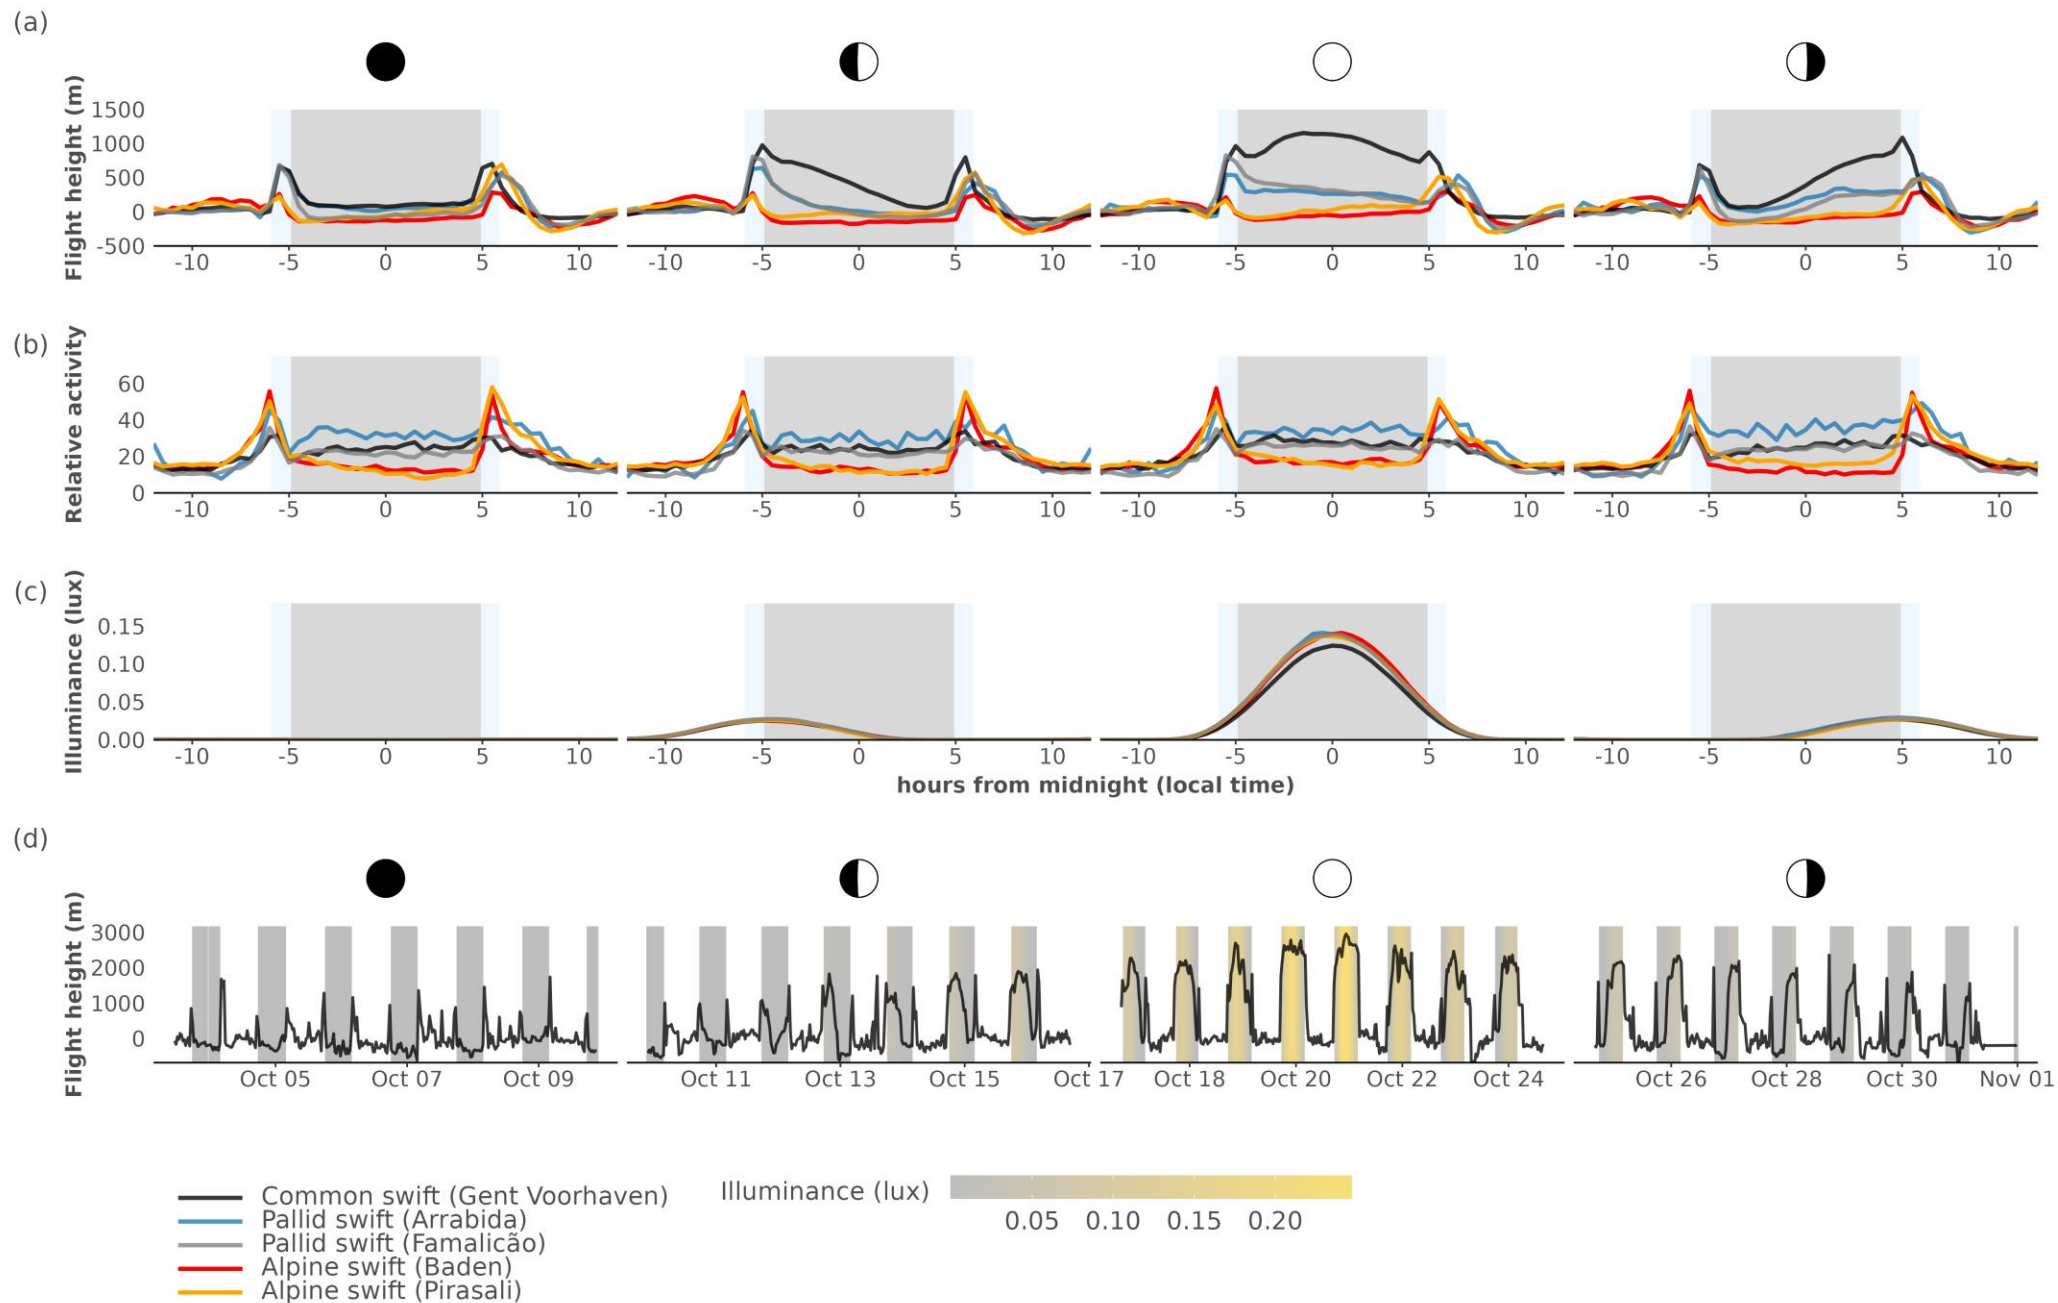

GIERZWALUWEN

06-20-2020 Sat 22:17:32

Camera 03

05-30-2020 Sat 06:06:45

Predation in Africa

07-10-2020 Fri 00:05:23

Camera 04

?