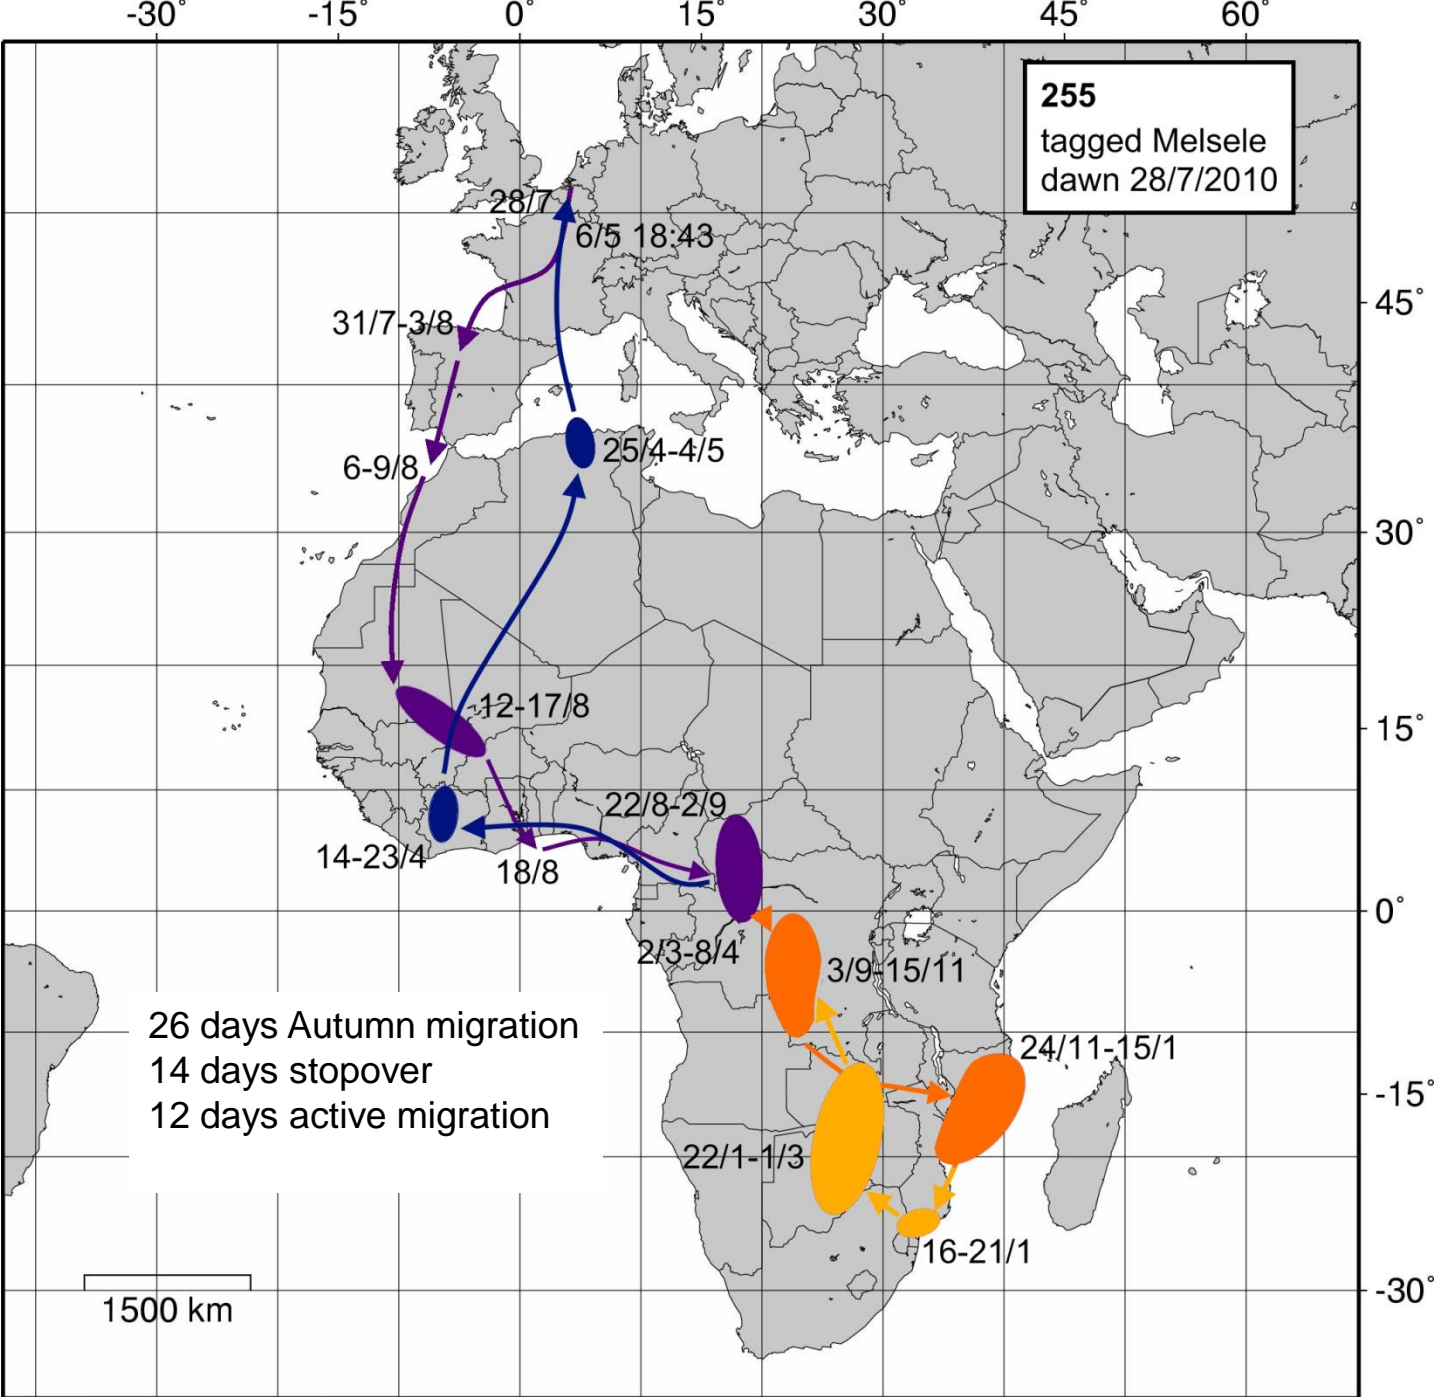

GIERZWALUWEN

06-20-2020 Sat 22:17:32

Camera 03

05-30-2020 Sat 06:06:45

Predation in Africa

07-10-2020 Fri 00:05:23

Camera 04

?